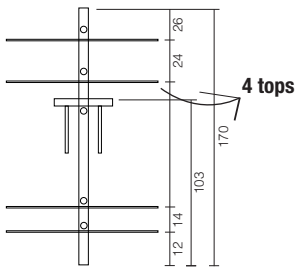

XL82.ERIK A

Free cutting top

100x34xh170

TV wall unit

Chromium-plated or metal enamelled structure with disappearing holes for cables passage

TV bracket "VOGEL'S" fix until 55"

8mm thick glass 4 tops:

- _transparent cat.A
- _extralight cat.P
- _transparent fumè-bronze cat.Q
- _sandblasted natural cat.B
- _sandblasted grey-bronze cat.C
- _coloured cat.D/E shiny or in glazed antiprint version

Optional: _rotation TV bracket "VOGEL'S"

STRUCTURE - METAL ENAMELLED

TOP - 8mm GLASS CAT.A

GLASS CAT.B

GLASS CAT.C

GLASS CAT.D covering shiny version or glazed antiprint version

GLASS CAT.E extralight covering shiny version or glazed antiprint version

GLASS CAT.P

GLASS CAT.Q

OPTIONALS

rotation TV bracket

cable hole

bracket 180° until 37"

bracket 180° until 55"

chromium